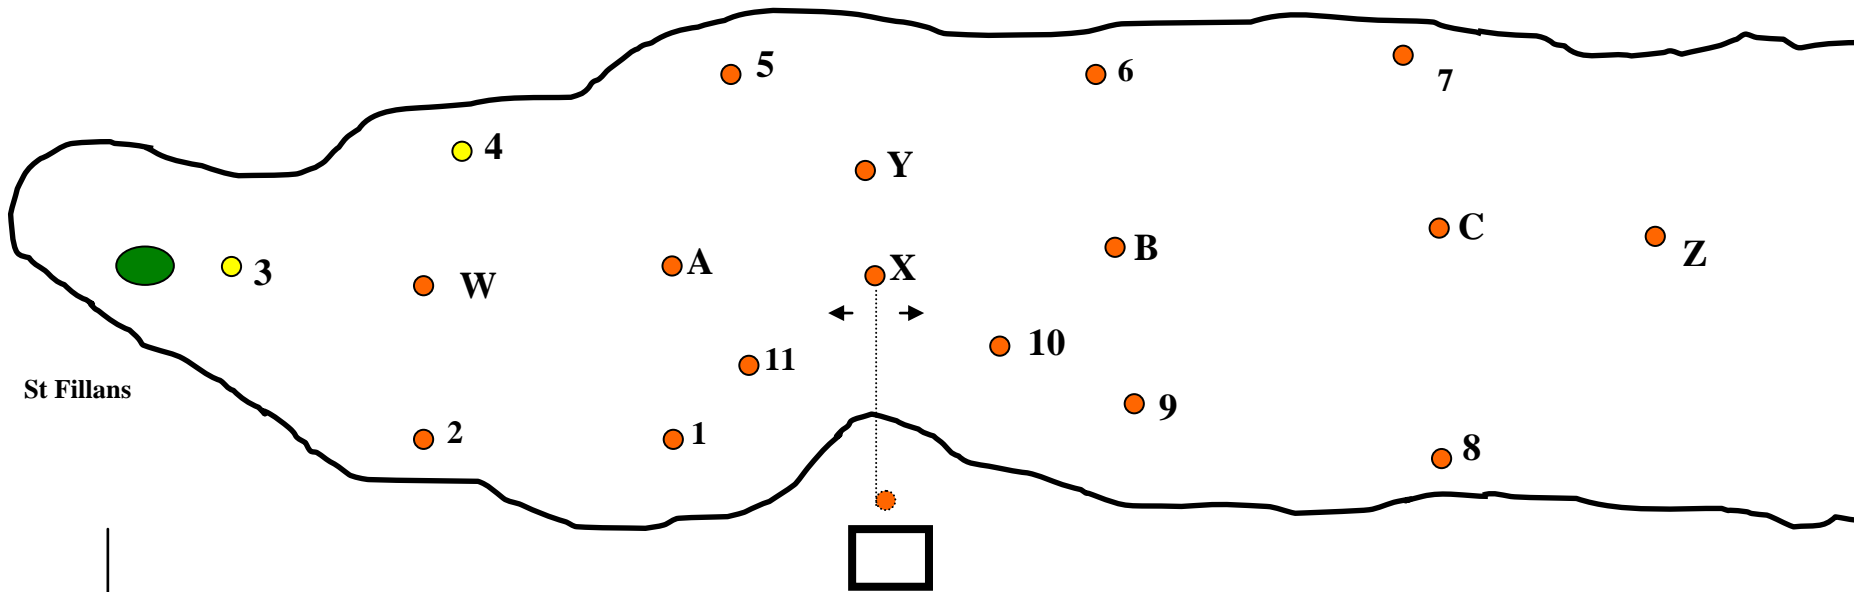

LESC COURSE CARD

St Fillans

LESC Race Hut

The Start & Finish line is formed between the Orange Pole and X.

Unless alternative start line specified as per sailing instructions 11. The Start option 2 or 3.